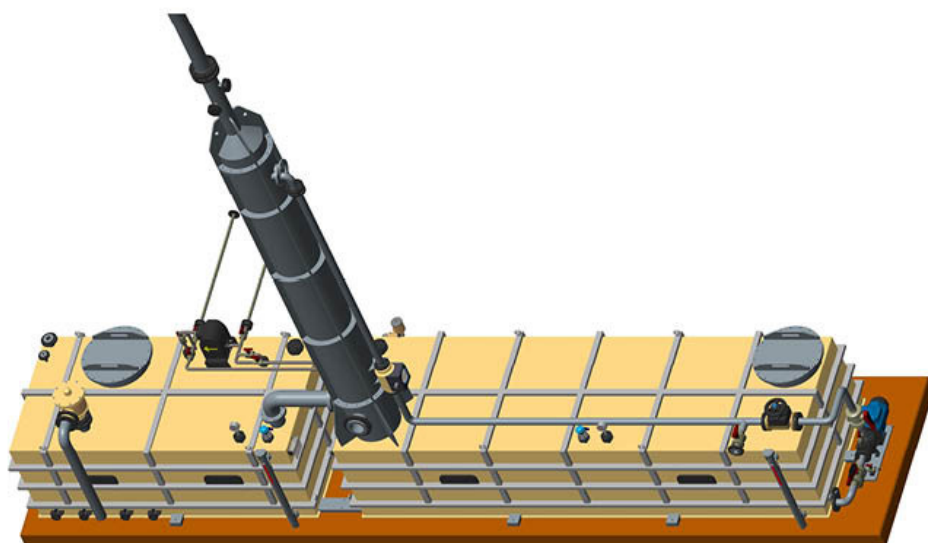

# Eastman Taminco

China (CN)

Horizontale Ejectorscrubber EO

Trevi NV