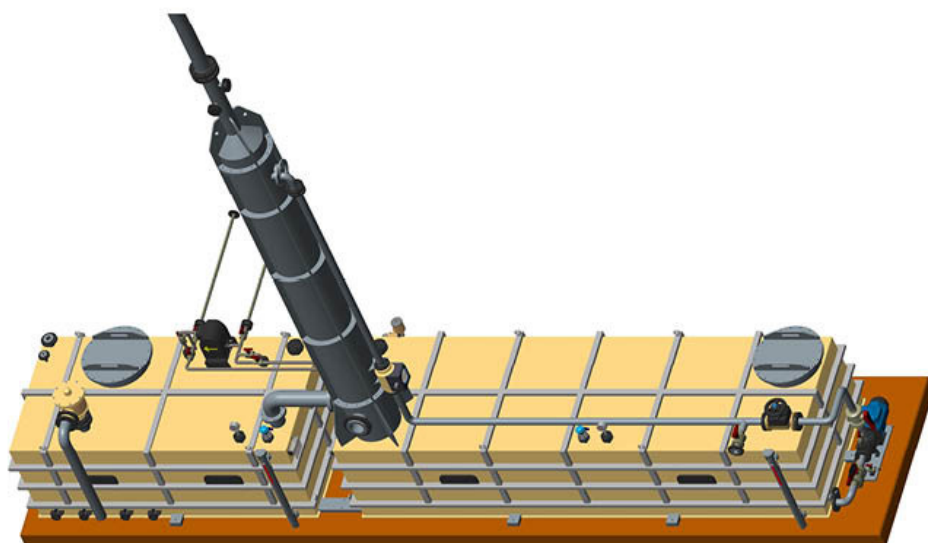

Eastman Taminco

China (CN)

Horizontale Ejectorscrubber EO

Trevi NV