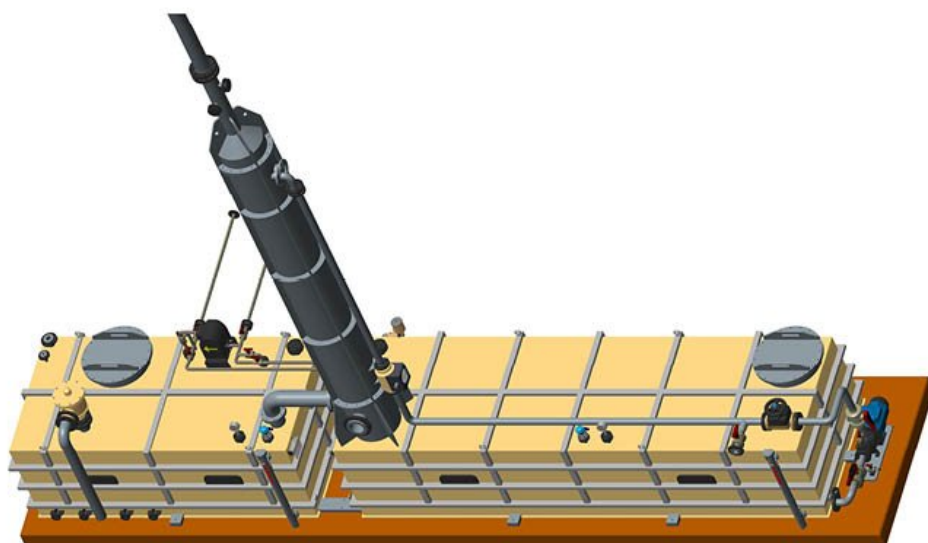

# Eastman Taminco

China (CN)

Horizontale Ejectorscrubber EO

Trevi NV