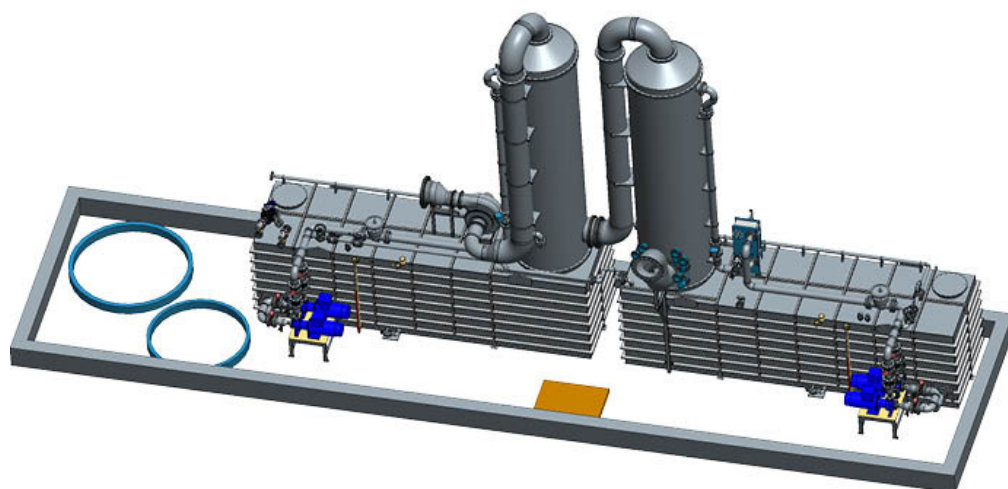

# Tomoe Shokai

Singapore (SG)  
Scrubber EO

Trevi NV