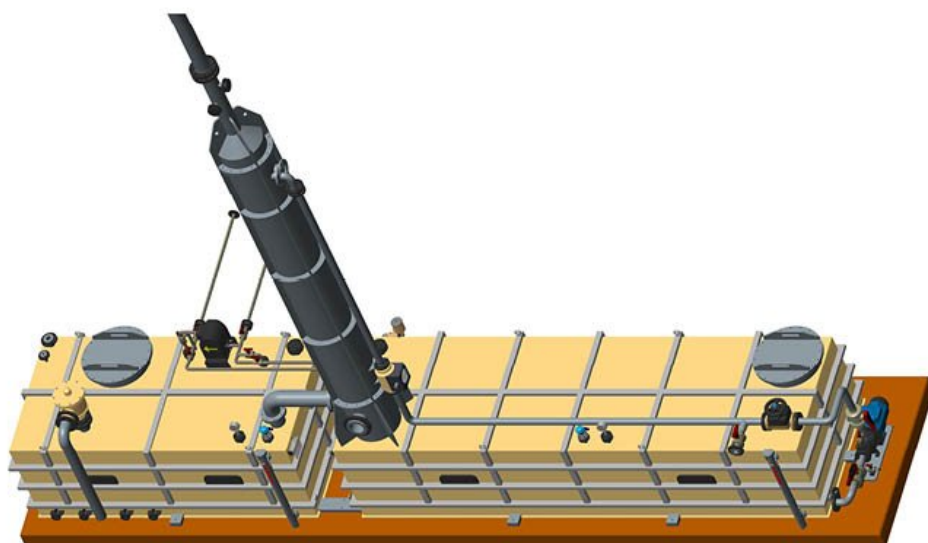

Eastman Taminco

China (CN)

Horizontal Ejector scrubber EO

Trevi NV