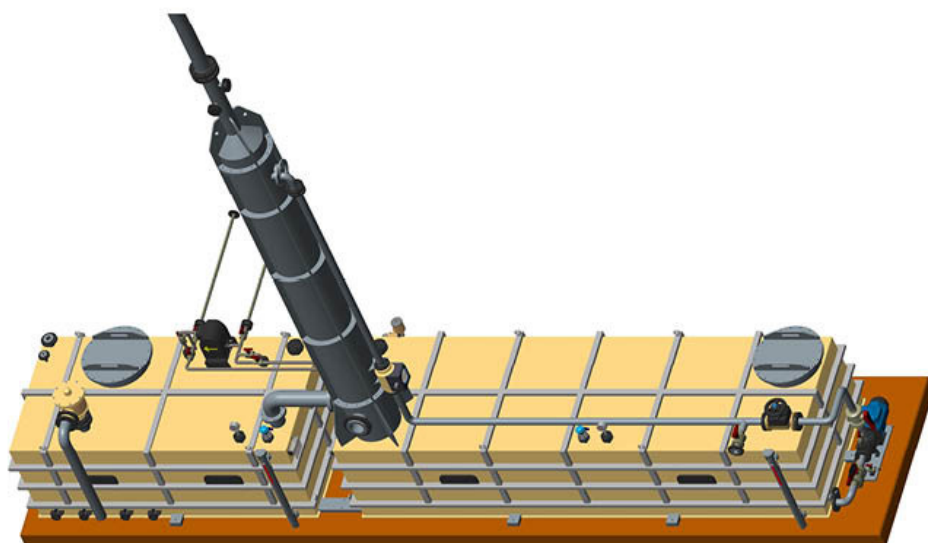

# Eastman Taminco

China (CN)

Horizontal Ejector scrubber EO

Trevi NV