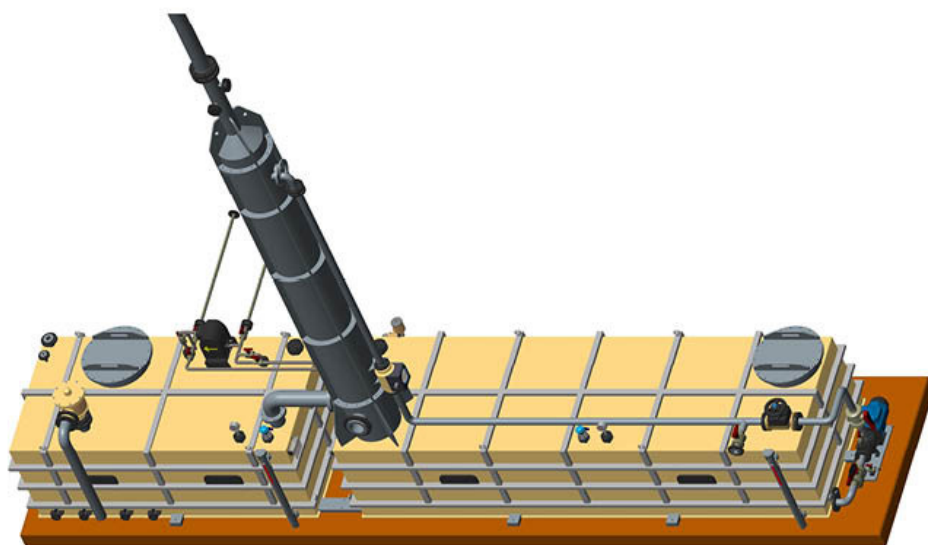

# Eastman Taminco

China (CN)

Horizontal Ejector scrubber EO

Trevi NV